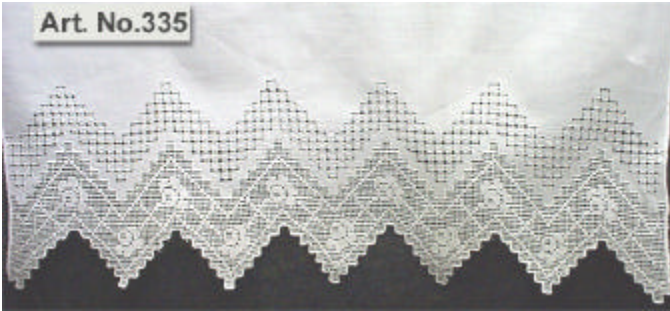

The House of Linens, Bermuda ~ Bed & Bath Linen ~ Guest Towels

www.thehouseoflinens.com

This is my favourite and Kim's favourite. White **linen guest and bath towels** with Italian Milano Mosaic design. Fabulous and unique. Sold separately:

335-gt - 14"x22" Guest Towel - $9.65 each
335-gbt - 28"x44" Bath Towel - $18.90 each