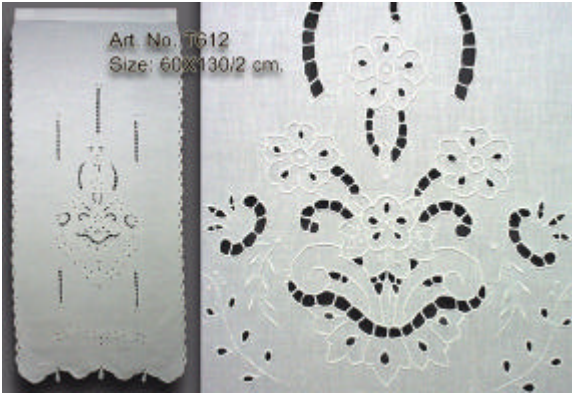

8808-14-s/p (blue bunny)
8808-15-s/p (pink lamb)

9" hanging potpourri Angel.
8907-23-s/p - \$11.95 each

Fine linen **sachets** filled with French lavender. They have a lace motif and lace trim. Each colour ribbon has a different silk flower tied in it. May be available in **yellow, orange** and **purple** (different stock at different times).
3431-s/p - \$17.50 each

6" hanging potpourri heart sachet in beautiful lace with rosebuds and ribbon.
8907-06-s/p - \$6.30 each

The House of Linens, Bermuda ~ Bed & Bath Linen ~ Window Curtains

www.thehouseoflinens.com

Linen/cotton curtains, hand embroidered with cutwork and drawnwork, and tassels on the bottom. They measure approximately **24" wide by 52" long**, per panel.