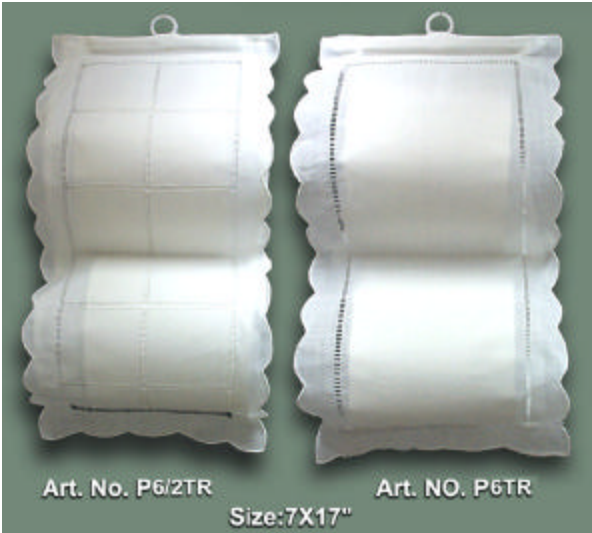

The House of Linens, Bermuda ~ Bed & Bath Linen ~ Toilet Tissue Holders

www.thehouseoflinens.com

Art. No. P6/2TR

Art. NO. P6TR

Size:7X17"

Toilet Tissue Holders in white linen.

Left: P6/2-trh has a boxstitch design. $9.90 each

Right: P6-trh is plain with drawnwork border. $9.30 each

Both have matching [Tissue Box Covers](#).