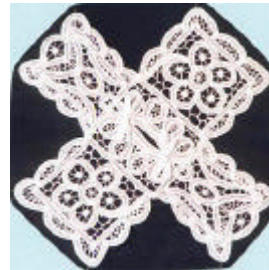

Belgian tissue box cover in cotton, with handmade Battenburg lace, and hand embroidery- for square, boutique tissue boxes. 1008-tbc - $11.00 each